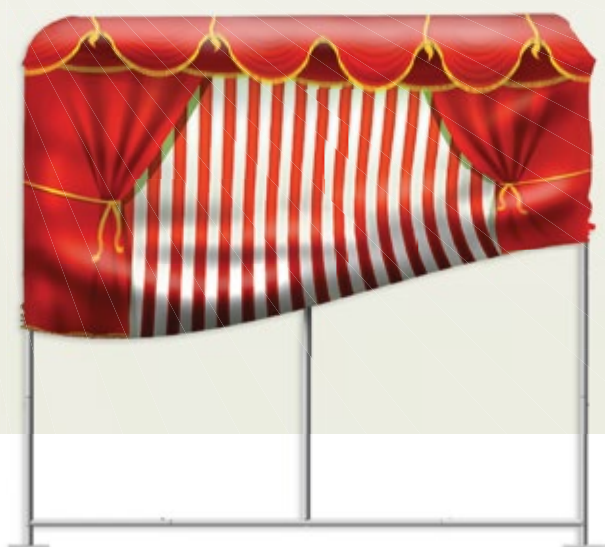

TABLES AND STANDS

- 08 Montafácil® Cubes and Cylinders
- 09 Economic Trio
- 10 Montafácil® Table
- 10 Quarter Table Montafácil®
- 11 Straight Corners Montafácil® Table
- 11 Economic Table

FABRICS

Conventional Fabric

Oxford fabric with sublimated print, 10cm margin overlock finish for wall or **Montafácil®** structure fixation.

Vestefácil® Fabric

Sublimated Oxford fabric, printed on one or both sides, tailored for application to **Montafácil®** structures.