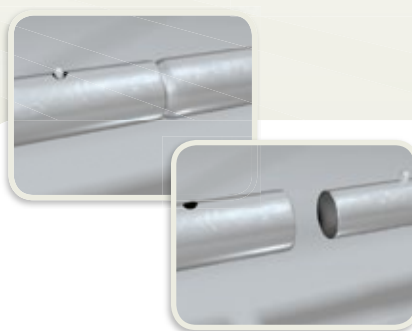

PANELS

Structure Montafácil®

Montafácil® panels are lightweight, and easy to assemble. Can be carried in hand bags. Does not require the use of cargo vehicles, and can be assembled by anyone without relying on experts and not even the use of tools..

The Montafácil® Line was developed to bring ease and productivity for your parties!

PANELS

Mini-Structure Montafácil®

The Montafácil® Line was developed to bring ease and productivity for your parties!

The anodized aluminum frame is armed from the connection of their numbered pieces, fixed through the practical system of click button fittings