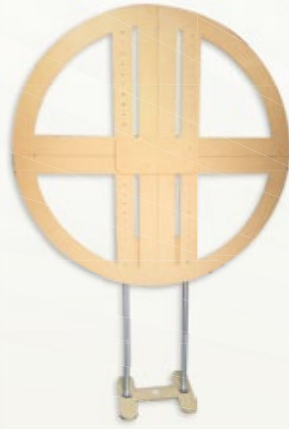

PANELS

Round Structure VIC (Professional)

1,3m

1,5m

1,8m

2,0m

The VIC ROUND STRUCTURE is part of the Montafácil® line. With the aluminum base this structure was designed to be portable, meeting the needs of professional decorators.

- Height adjustment.
- Unique design for weight reduction.
- Fully portable

In addition to the difference in disc shape, the base of the VIC® panels is aluminum while the economical structure is wood.

This ensures greater strength and durability for those who work in the party market.