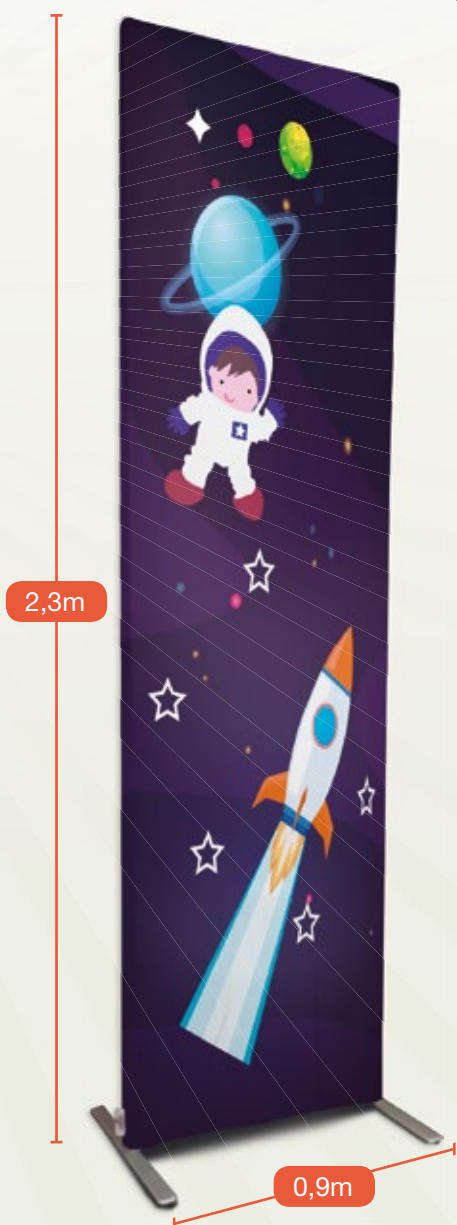

PANELS

Mini-Structure Montafácil®

The Montafácil® Line was developed to bring ease and productivity for your parties!

The anodized aluminum frame is armed from the connection of their numbered pieces, fixed through the practical system of click button fittings