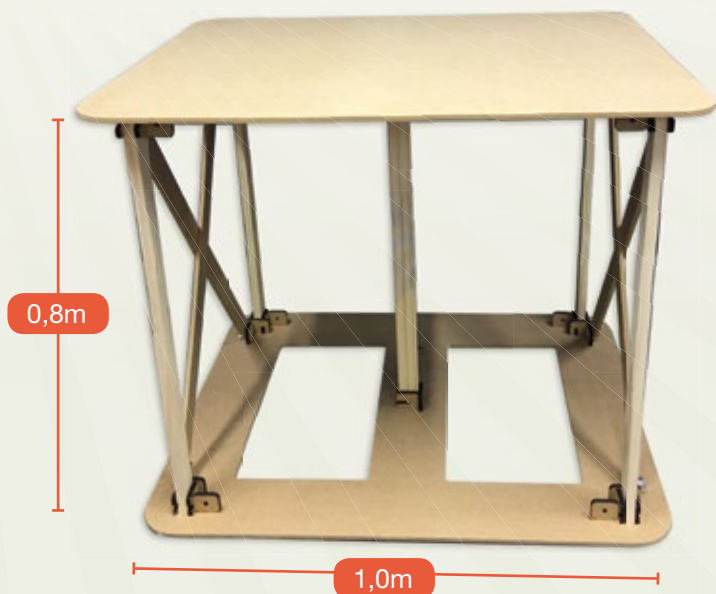

Economic Table