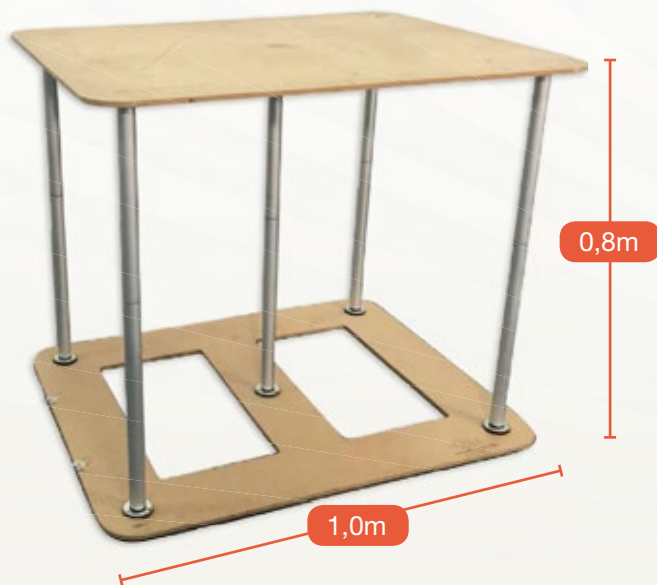

diameter 68 cm
height 70 cm

G

diameter 68 cm
height 80 cm

CUBES

base 47x47 cm
height 60 cm

base 68x68 cm
height 60 cm

base 68x68 cm
height 70 cm

base 68x68 cm
height 80 cm

TABLES AND STANDS

Economic Trio

CYLINDERS

P

diameter 44,5 cm
height 52,5 cm

M

diameter 68 cm
height 62 cm

G

diameter 68 cm
height 78 cm

CUBES

base 36x36 cm
height 52,5 cm

base 50x50 cm
height 62 cm

base 64x64 cm
height 78 cm

HEXAGON

base 40x35 cm
height 52,5 cm

base 57x50 cm
height 62 cm

base 76x65 cm
height 78 cm

**3 table sizes in 1
Kit, more economic,
more convenient!**

TABLES AND STANDS

Montafácil® Table

- 12mm MDF top and base
- aluminum tube body with **Montafácil®** system
- modulus with 1.0 x 0.8 x 0.8m;
- supports **up to 100kg** in each module*
- each module weighs only 15kgs