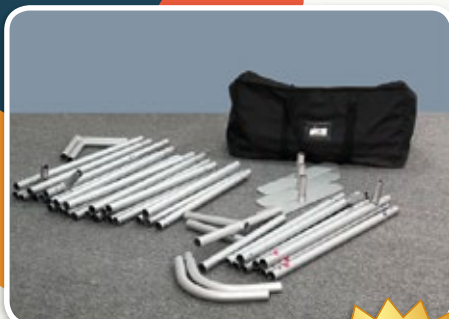

The Montafácil® Line was developed to bring ease and productivity for your parties!

PANELS

Mini-Structure Montafácil®

The Montafácil® Line was developed to bring ease and productivity for your parties!

The anodized aluminum frame is armed from the connection of their numbered pieces, fixed through the practical system of click button fittings